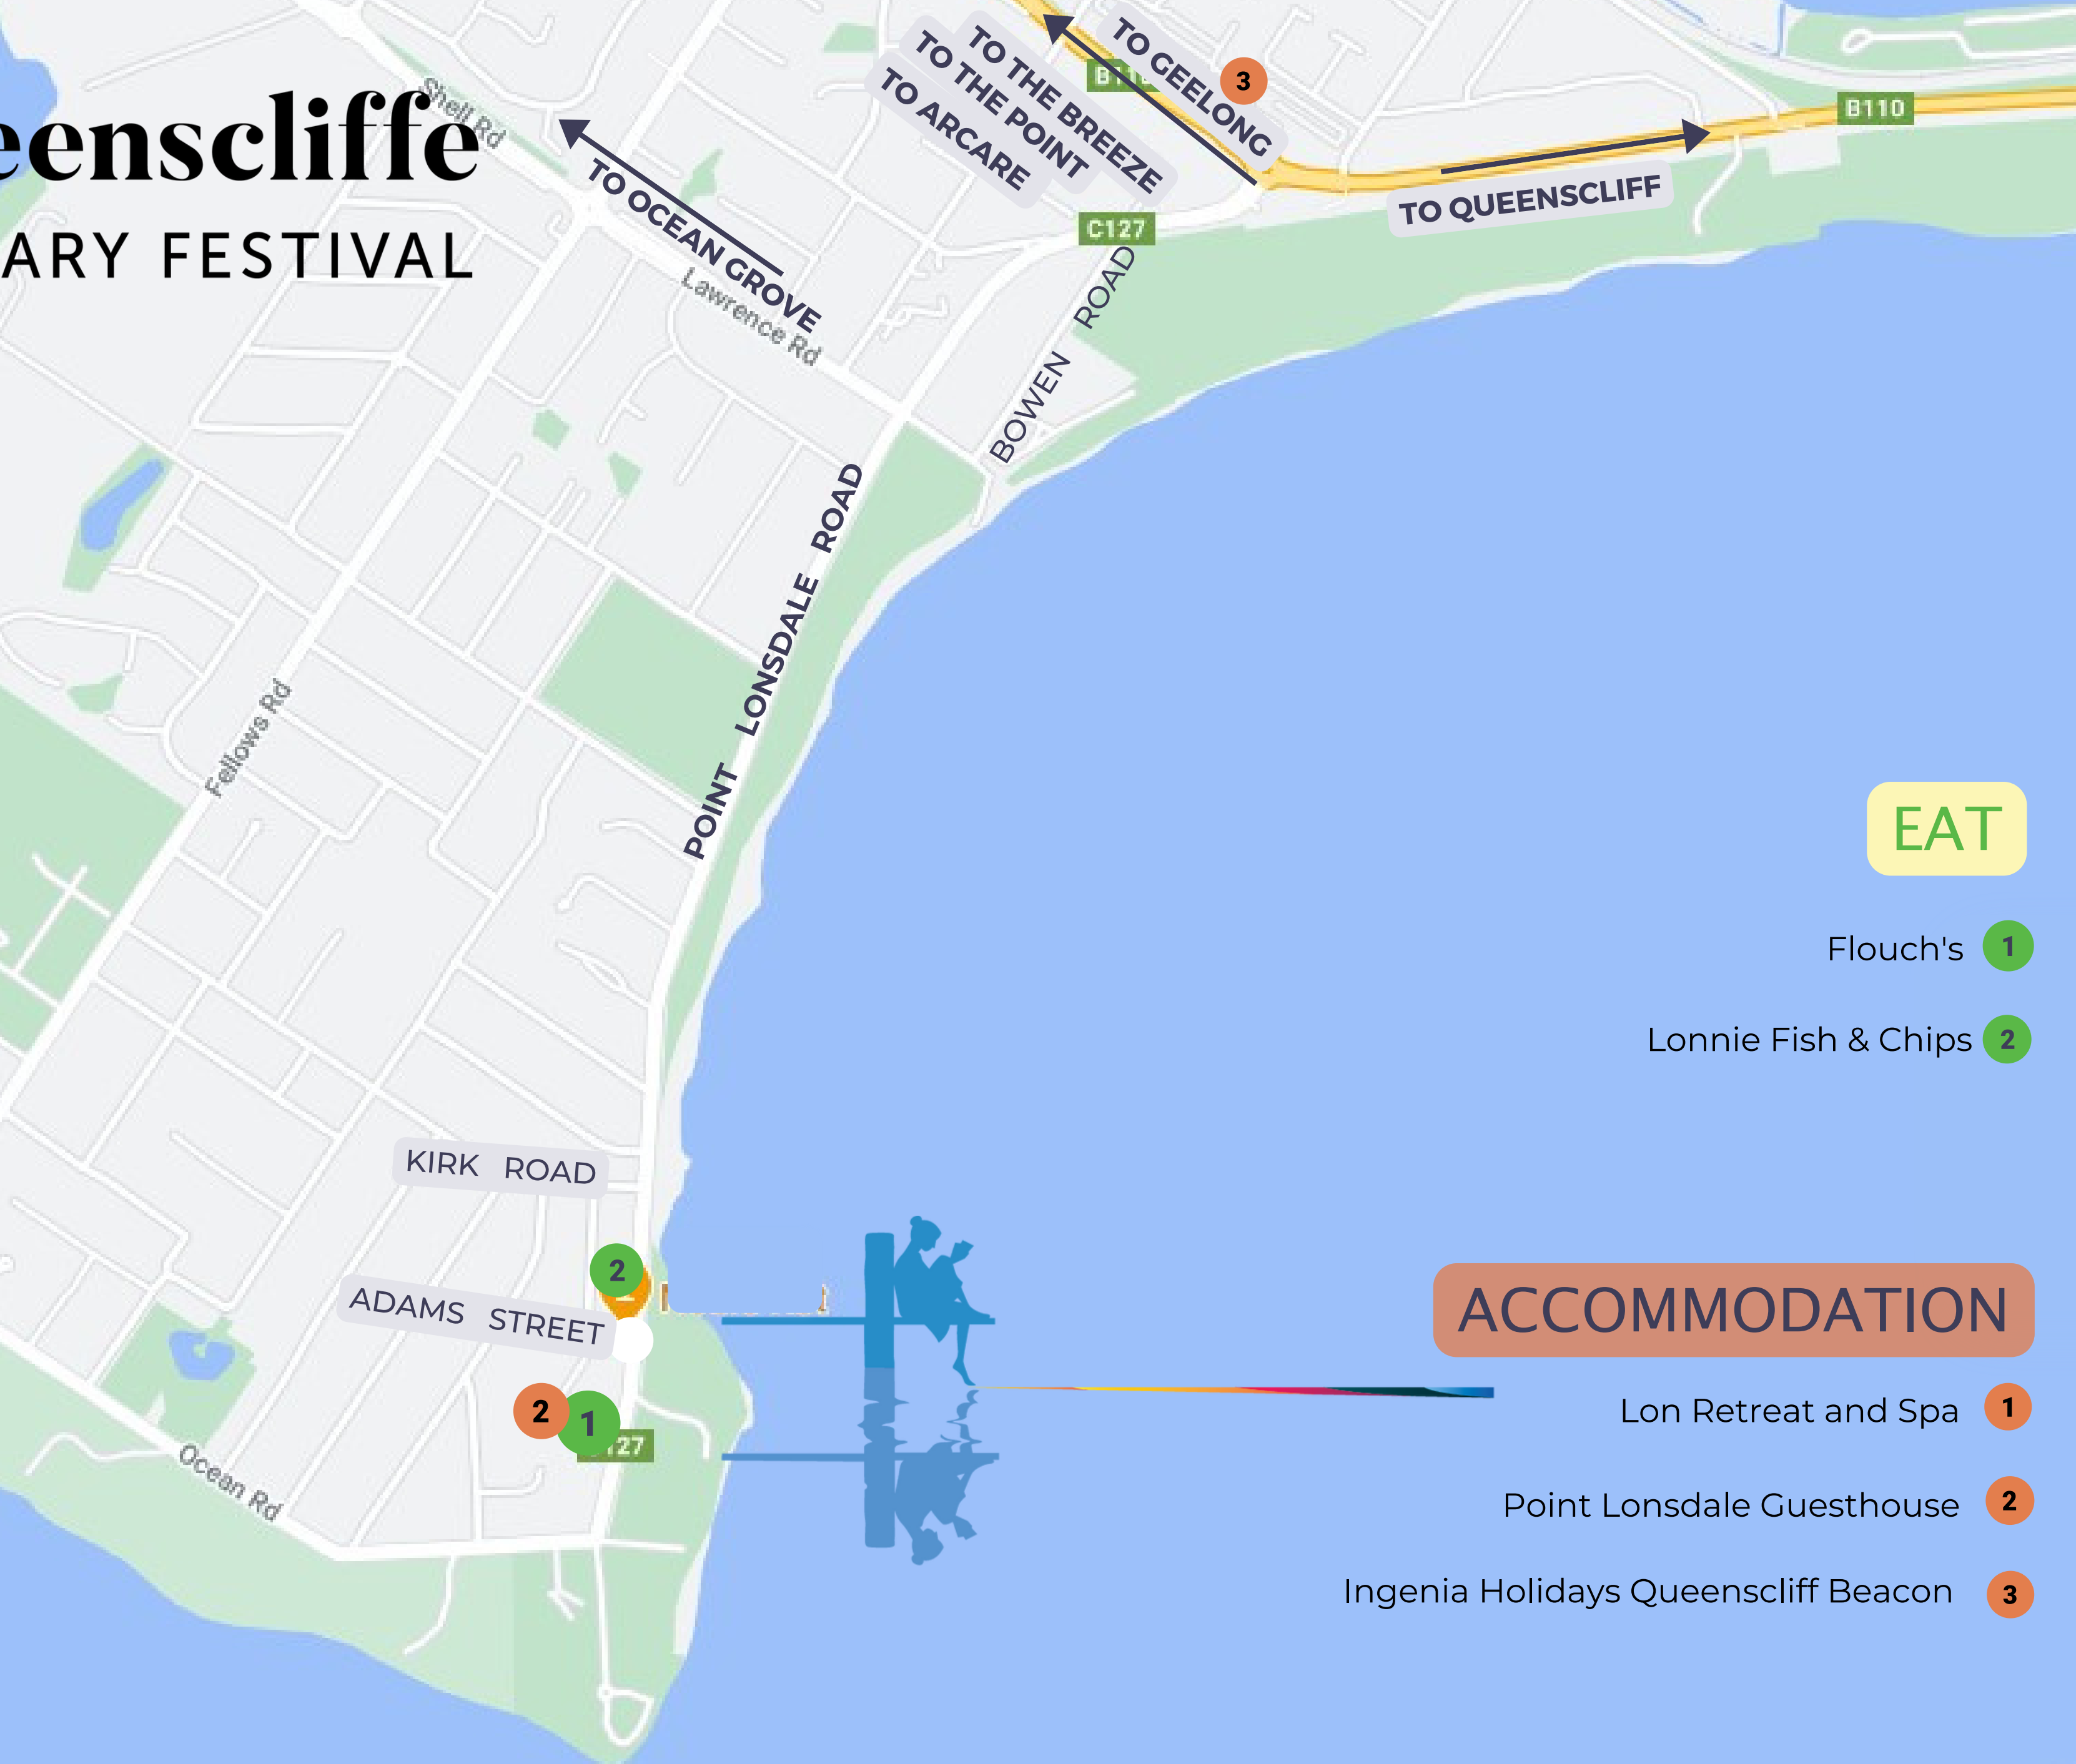

- The Bookshop at Queenscliff 1
- The Queenscliff Gallery 2
- Homebody Orchard 3
- Seaview Gallery 4
- Salt Contemporary Gallery 5
- Queenscliff Community Market & Queenscliff Music Festival 6
- Side Eight Crystals 7

Borough of Queenscliffe
Queenscliff & Point Lonsdale, Victoria, Australia

CLICK TO GO TO SPONSOR OR FRIEND SITE

Please support our festival partners and friends

LONSDALE LAKES
WILDLIFE
RESERVE

Queenscliffe LITERARY FESTIVAL

Lonsdale Links

Point Lonsdale

1

Borough of Queenscliffe

Queenscliff & Point Lonsdale, Victoria, Australia

EAT

Flouch's 1

Lonnie Fish & Chips 2

ACCOMMODATION

Lon Retreat and Spa 1

Point Lonsdale Guesthouse 2

Ingenia Holidays Queenscliff Beacon 3

Please support our festival partners and friends

CLICK TO GO TO SPONSOR OR FRIEND SITE